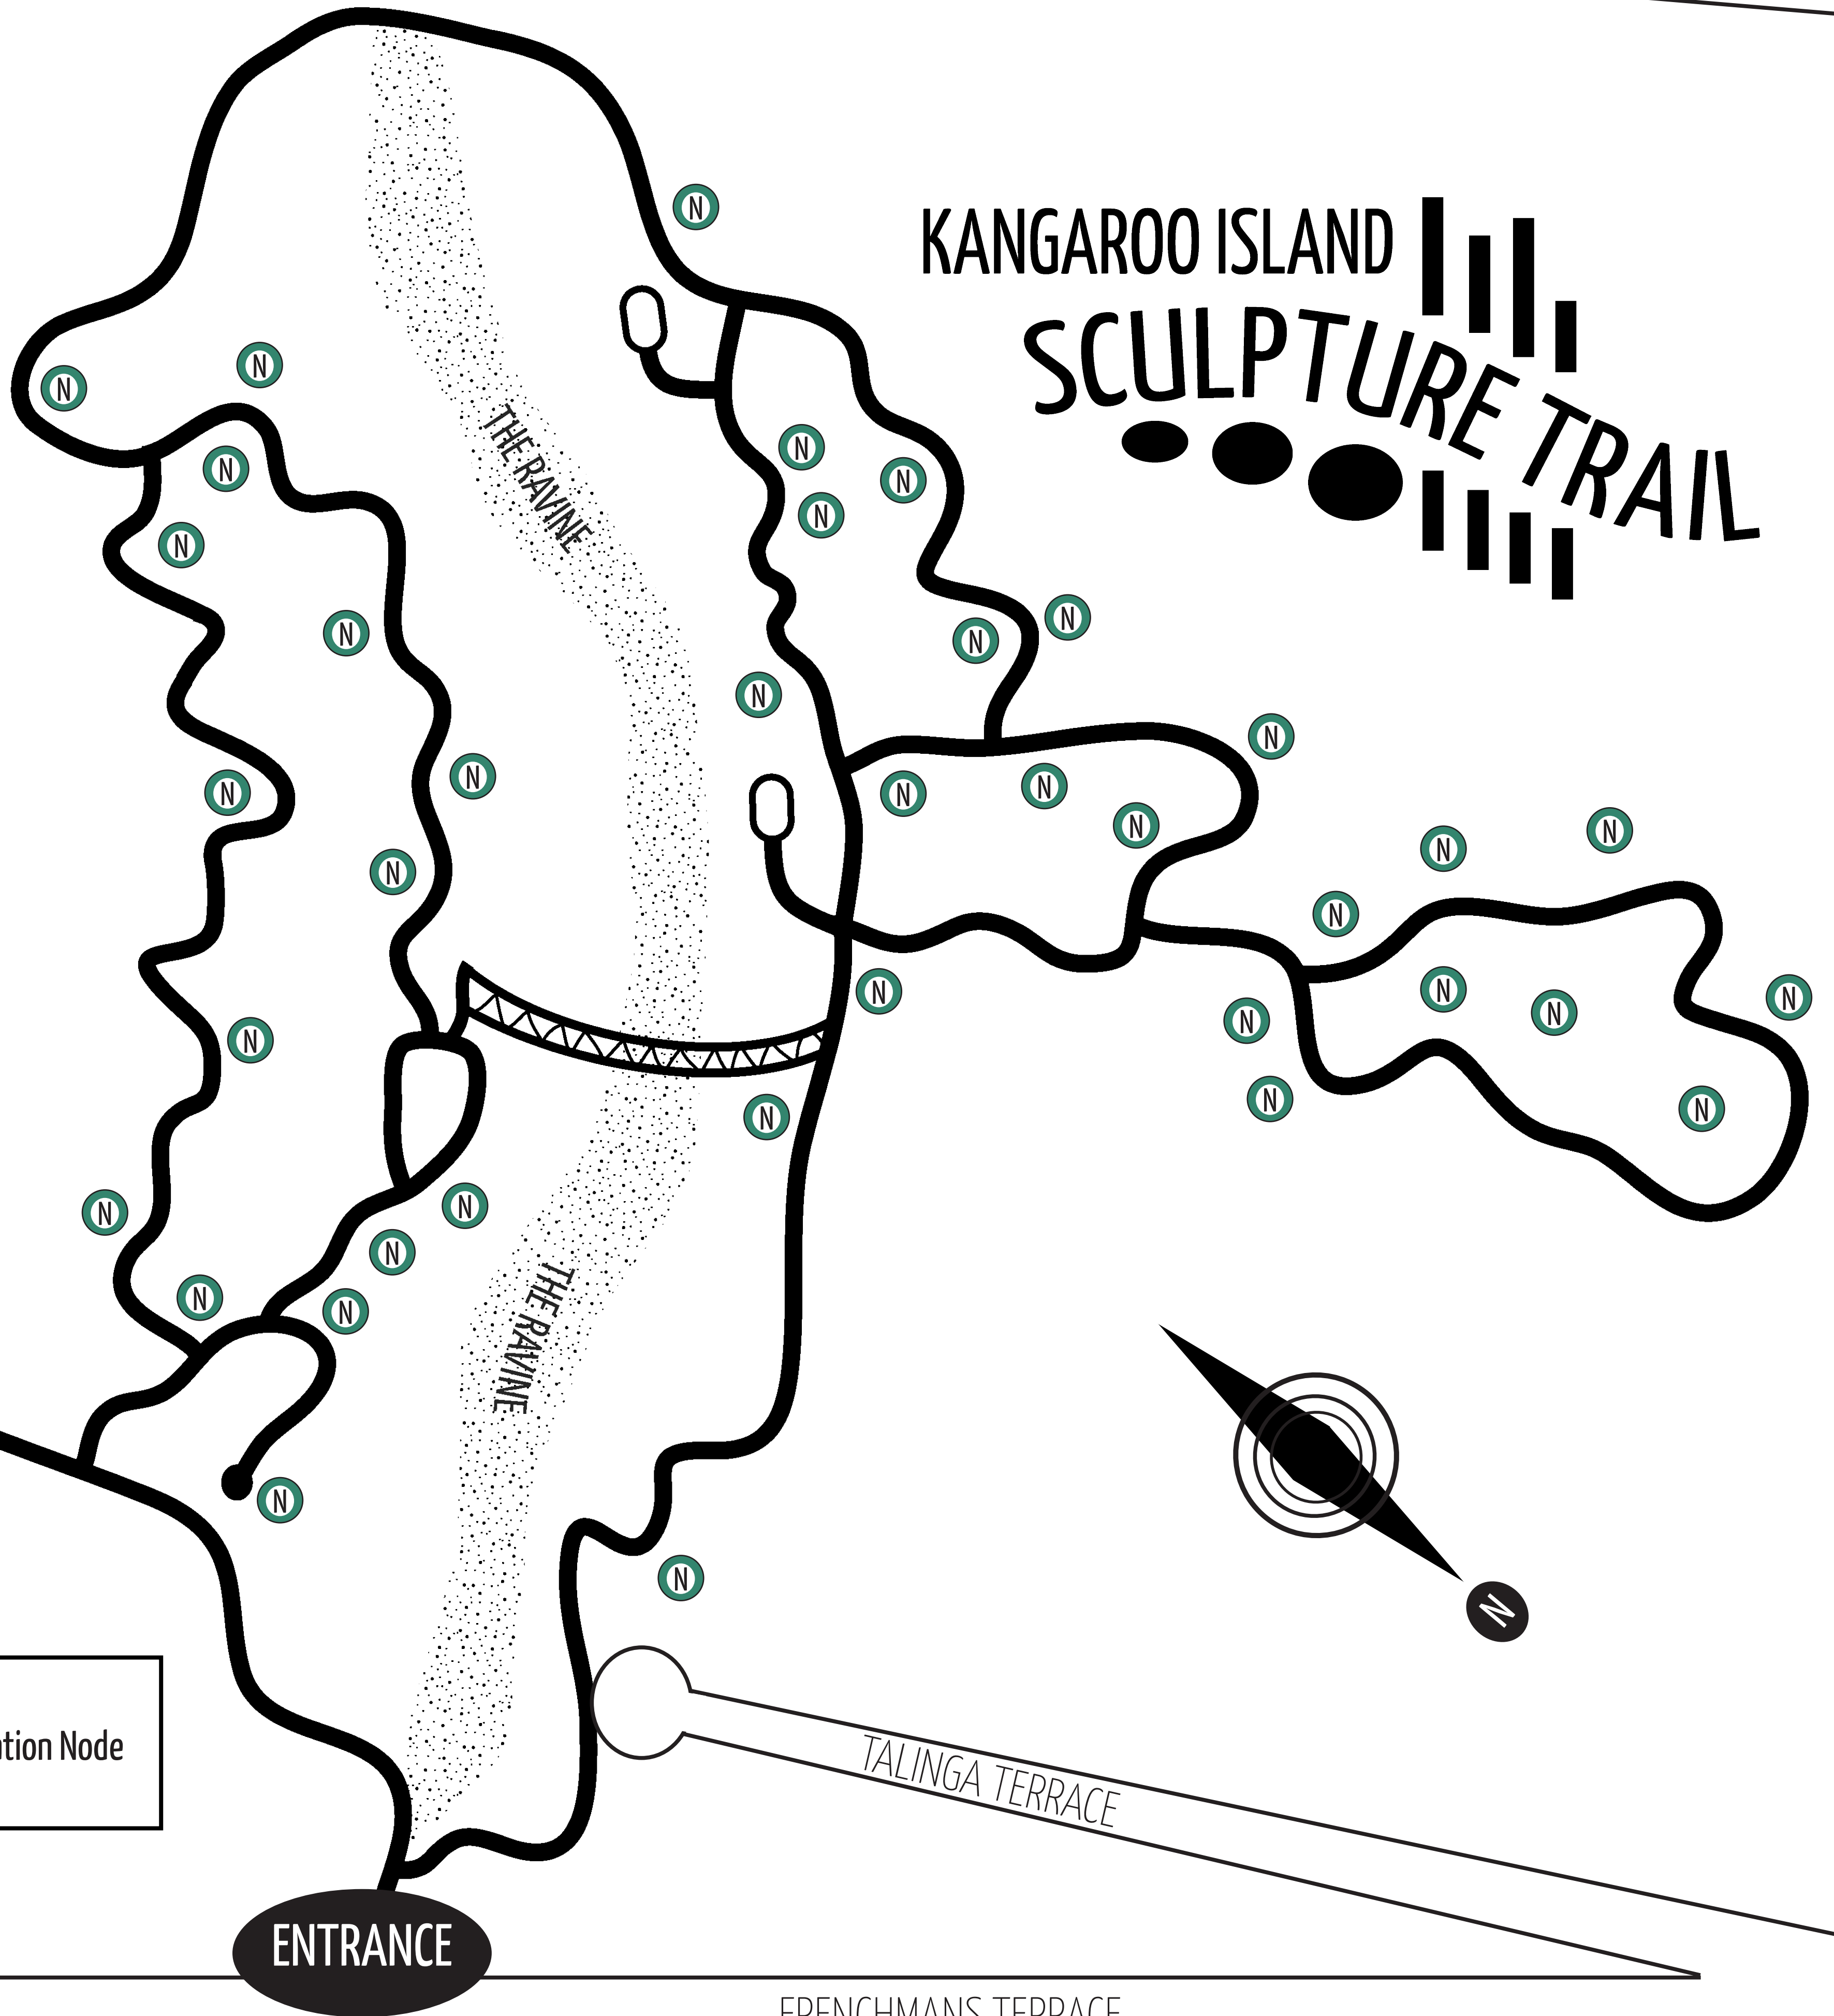

THE LANE

LASHMAR STREET

KANGAROO ISLAND SCULPTURE TRAIL

N = Art Installation Node

FRENCHMANS TERRACE